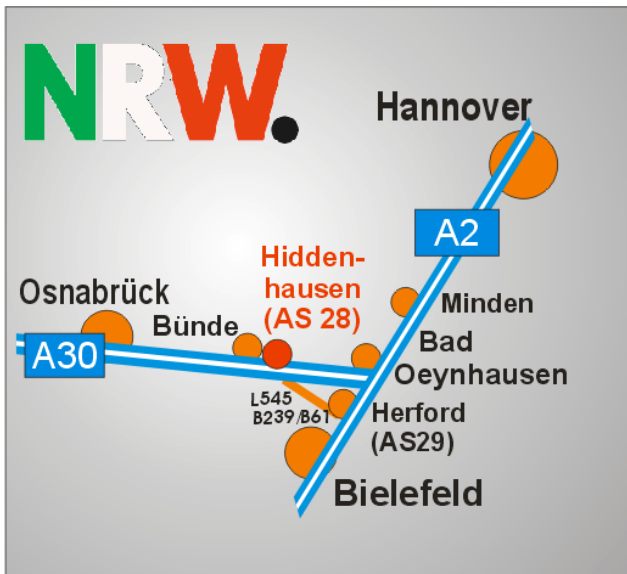

Description of way:

Hotel - Restaurant Waldecker Hof

Maschstrasse 77

32120 Hiddenhausen

Tel.: +49 5223 / 87055

Fax + 49 5223 / 999350

Inh. Olaf. Plottke

www.Hotel-Waldecker-Hof.de
<mailto:info@hotel-waldecker-hof.de>

Thus you find to us:

Of the motorway A30:

- you will reach us of the A30, coming **departure AS28 Hiddenhausen**
- drive on to **direction Herford**
- after approximately **100m** at the traffic light drive to **direction Hiddenhausen** and follow the road
- the hotel will be seen soon at the right side

Or from the motorway A2:

- A2 departure AS29 Herford/Bad Salzuflen
- follow the **B239/B61 to direction Minden**
- up to the traffic light crossing (Mc Donalds), on the left to **direction Bünde**
- **after driving through** Sundern, Lippinghausen and Eilshausen at the traffic light crossing
- turn on the right of **direction Hiddenhausen**
- the hotel will be seen soon on the right side
- **or in Eilshausen** at the traffic light crossing left to **direction Enger** and
- after approximately **800m right into the Maschstrasse**. The hotel will be then on the left side